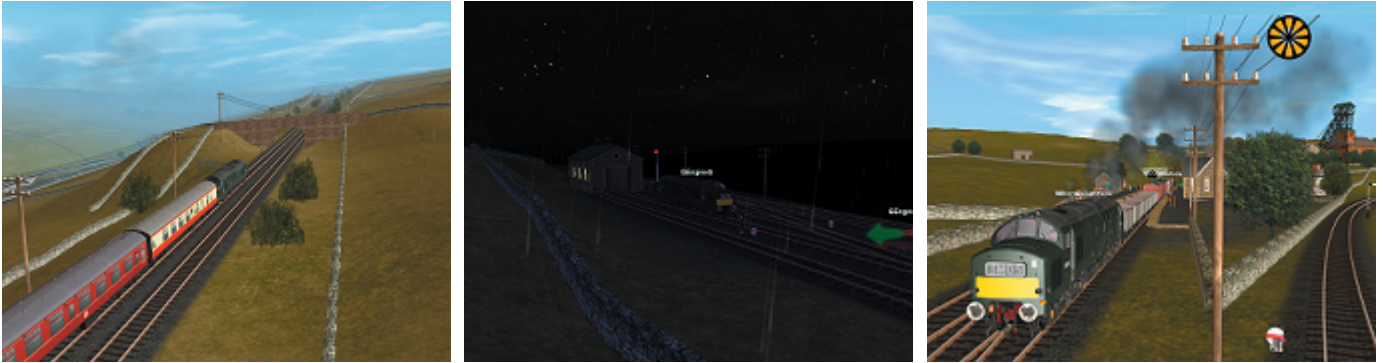

# UK - Hawes Junction

Hawes Junction is a small part of the renowned 72 mile long Settle and Carlisle Railway. The line is located in one of the most remote and picturesque areas of England.

A range of era's are modeled with activities that include steam and modern diesel. Included are a "Fowler 4F BR" Steamer and Class 37 locomotive as well as a set of Mk1 coaches and a selection of goods stock. All these items are of high quality and include such features as opening doors, selectable liveries, animated couplings and, in the case of the Class 37, a fully functional AWS system.

Hawes Junction was created by Rail-sim.co.uk, a group from a selection of some of the most respected creators of content for the UK scene, all of which have been supplying quality content to the Trainz community for a number of years.

During the creation of the route, the team has been assisted by ex-railwaymen who spent their working lives running up and down the route to ensure authenticity.

Rail-sim.co.uk intend to completely model the entire Leeds-Settle-Carlisle Railway line.

## Best Features:

- Take control or simply watch as the action unfolds with "Passive" sessions
- Prototypical Route based on an existing UK Rail Line
- Detailed Locomotives and Rollingstock
- Interact with AI controlled traffic